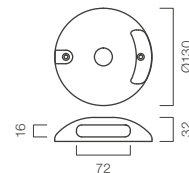

Code TA25BB - **List 120,00€**

Paletto Side Emitter con finitura grigio argento
Side Emitter bollard, with silver gray color finish