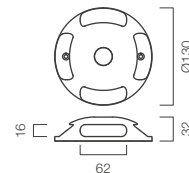

Code TA25RHL - **List 60,00€**

Flangia tonda con fori
Round flange for screw fixing

Code TA25RSL - **List 50,00€**

Faretto Side Emitter 360°
Side Emitter 360° spotlight

Code TA25M4P - **List 100,00€**

Flangia a fungo 4 emissioni
4 way light mushroom flange