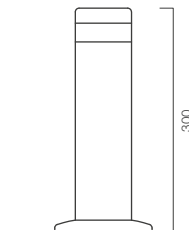

Code TA25M2P - **List 90,00€**

Flangia a fungo biemissione
Double way light mushroom flange

Code TA25M1P - **List 80,00€**

Flangia a fungo monoemissione
Single way light mushroom flange

Code TA25BB - **List 120,00€**

Paletto Side Emitter con finitura grigio argento
Side Emitter bollard, with silver gray color finish

Code TA25BM - **List 120,00€**

Paletto Side Emitter con finitura corten
Side Emitter bollard, with painted corten color finish