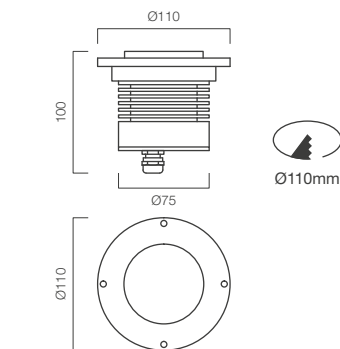

Code	TA25
Power	8W (3 LED HP SMD)
Led color	1-3-9
Spot	A-B-D-F-R-S-W
Power supply	6
Body finishing	C

Led color	Power supply
1 = 3200°K (741 lumen)	6 = 230Vac
3 = Blu/Blue	
9 = 4100°K (798 lumen)	

Finitura flangia/Flange finishing