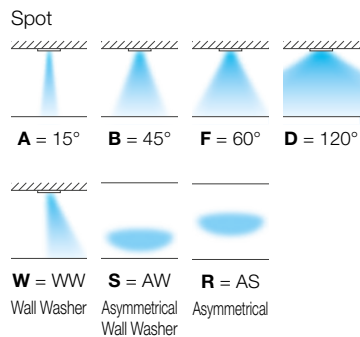

Code	TA25
Power	8W (3 LED HP SMD)
Led color	1-3-9
Spot	A-B-D-F-R-S-W
Power supply	6
Body finishing	C

Led color	Power supply
1 = 3200°K (741 lumen)	6 = 230Vac
3 = Blu/Blue	
9 = 4100°K (798 lumen)	

Finitura flangia/Flange finishing