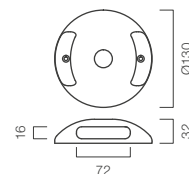

Code TA25M1P - **List 80,00€**

Flangia a fungo monoemissione
Single way light mushroom flange