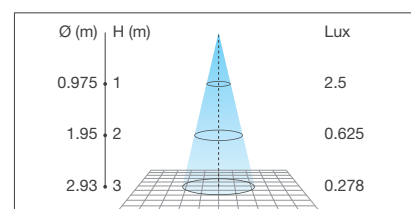

Power supply **6**

Finishing **B**

Spot

**H** = 360°

Finiture / Finishing

Grigio argento  
Silver gray

**B**

Diagramma a cono rilevato con LED HP SMD, bianco naturale, emissione 360°.  
Cone diagram measured with natural white, HP SMD LED, 360° emission.