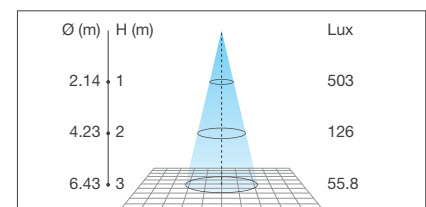

### Finiture / Finishing

Code 9801413002  
 Staffa in dotazione  
 Bracket included

Esempio codice / Code example

**CA0810W1D6B**

Diagramma a cono rilevato con LED SMD, bianco naturale, emissione 120°.  
 Cone diagram measured with natural white, SMD LED, 120° emission.