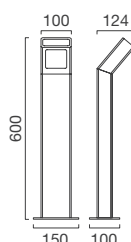

**10W** (48 LED SMD)

Led color

**1-9**

Spot

**D**

Power supply

**6**

Finishing

**A-B-N**

Spot

**D** = 120°

Finiture / Finishing

Bianco  
White

**A**

Grigio argento  
Silver gray

**B**

Antracite  
Anthracite

**N**

Esempio codice / Code example

**CA0210W9D6A**

Diagramma a cono rilevato con LED SMD, bianco naturale, emissione 120°.  
*Cone diagram measured with natural white, SMD LED, 120° emission.*