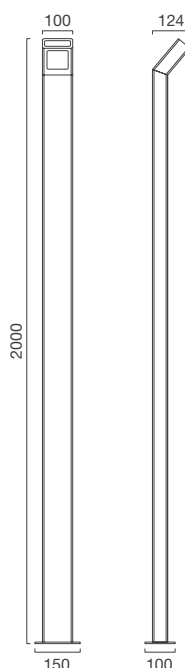

Outdoor LED stakes.

Varnished body in extruded aluminum alloy resistant to corrosion. It has frosted PMMA diffuser and downward light beam thanks to a rigid joint on the stake's head.

Squared section 10x5cm, and different heights (35cm, 60cm, 200cm). The product is ideal to light up driveways, pathways or garden.

Led color

- **1** = 3200°K (1150 lumen)
- **9** = 4100°K (1200 lumen)

Power supply

- **6** = 230Vac

Code	CA01
Power	10W (48 LED SMD)
Led color	1-9
Spot	D
Power supply	6
Finishing	A-B-N

Finiture / Finishing