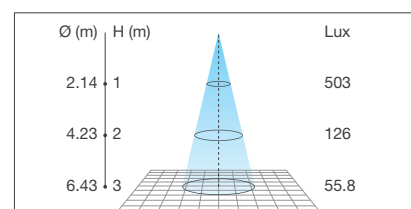

Esempio codice / Code example

CA0210W9D6A

Diagramma a cono rilevato con LED SMD, bianco naturale, emissione 120°.
Cone diagram measured with natural white, SMD LED, 120° emission.